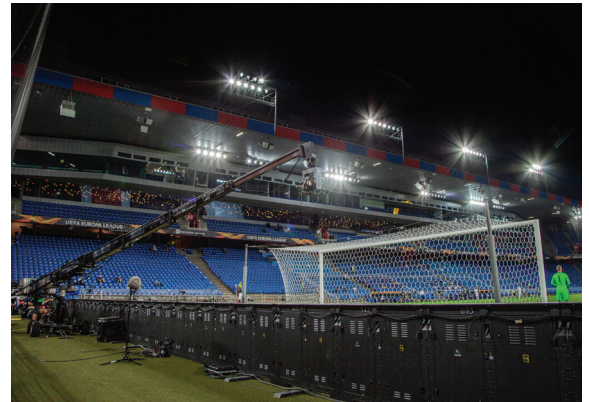

Scorpio 37'

Flexible telescopic crane

Despite its size and robustness, the Scorpio 37 is convincing Telescopic crane, in particular due to its smooth running and easy speed, both for slow and fast journeys and telescoping speeds. The telescopic crane is extremely small, but it can reach a length of 11 meters in seconds. Perfect for flexible and rapid tracking shots from every perspective.

Scorpio 37'

RemoteCamSystems Datasheet

Technical data Scorpio 37'

- Maximum length extended: 11m
- Minimum length retracted: 2.50 m
- Back length of the arm: 2.40 m
- Telescope range: 8.5m
- Telescoping speed of 1.5m per second
- Power supply: 220 or 110 volts
- Maximum load capacity: 35 kg
- Automatic compensator in horizontal and vertical movements
- Programmable limits for telescopic movement
- Smooth movements at any speed
- Telescopic arm movement noise reduction system
- Mechanical lift for the telescopic column
- Weight crane: 840 kg
- Maximum weight with weights: 1500 kg
- 3 or 2 axes gyro-stabilized remote head
- Suitable for large broadcast cameras and film cameras.